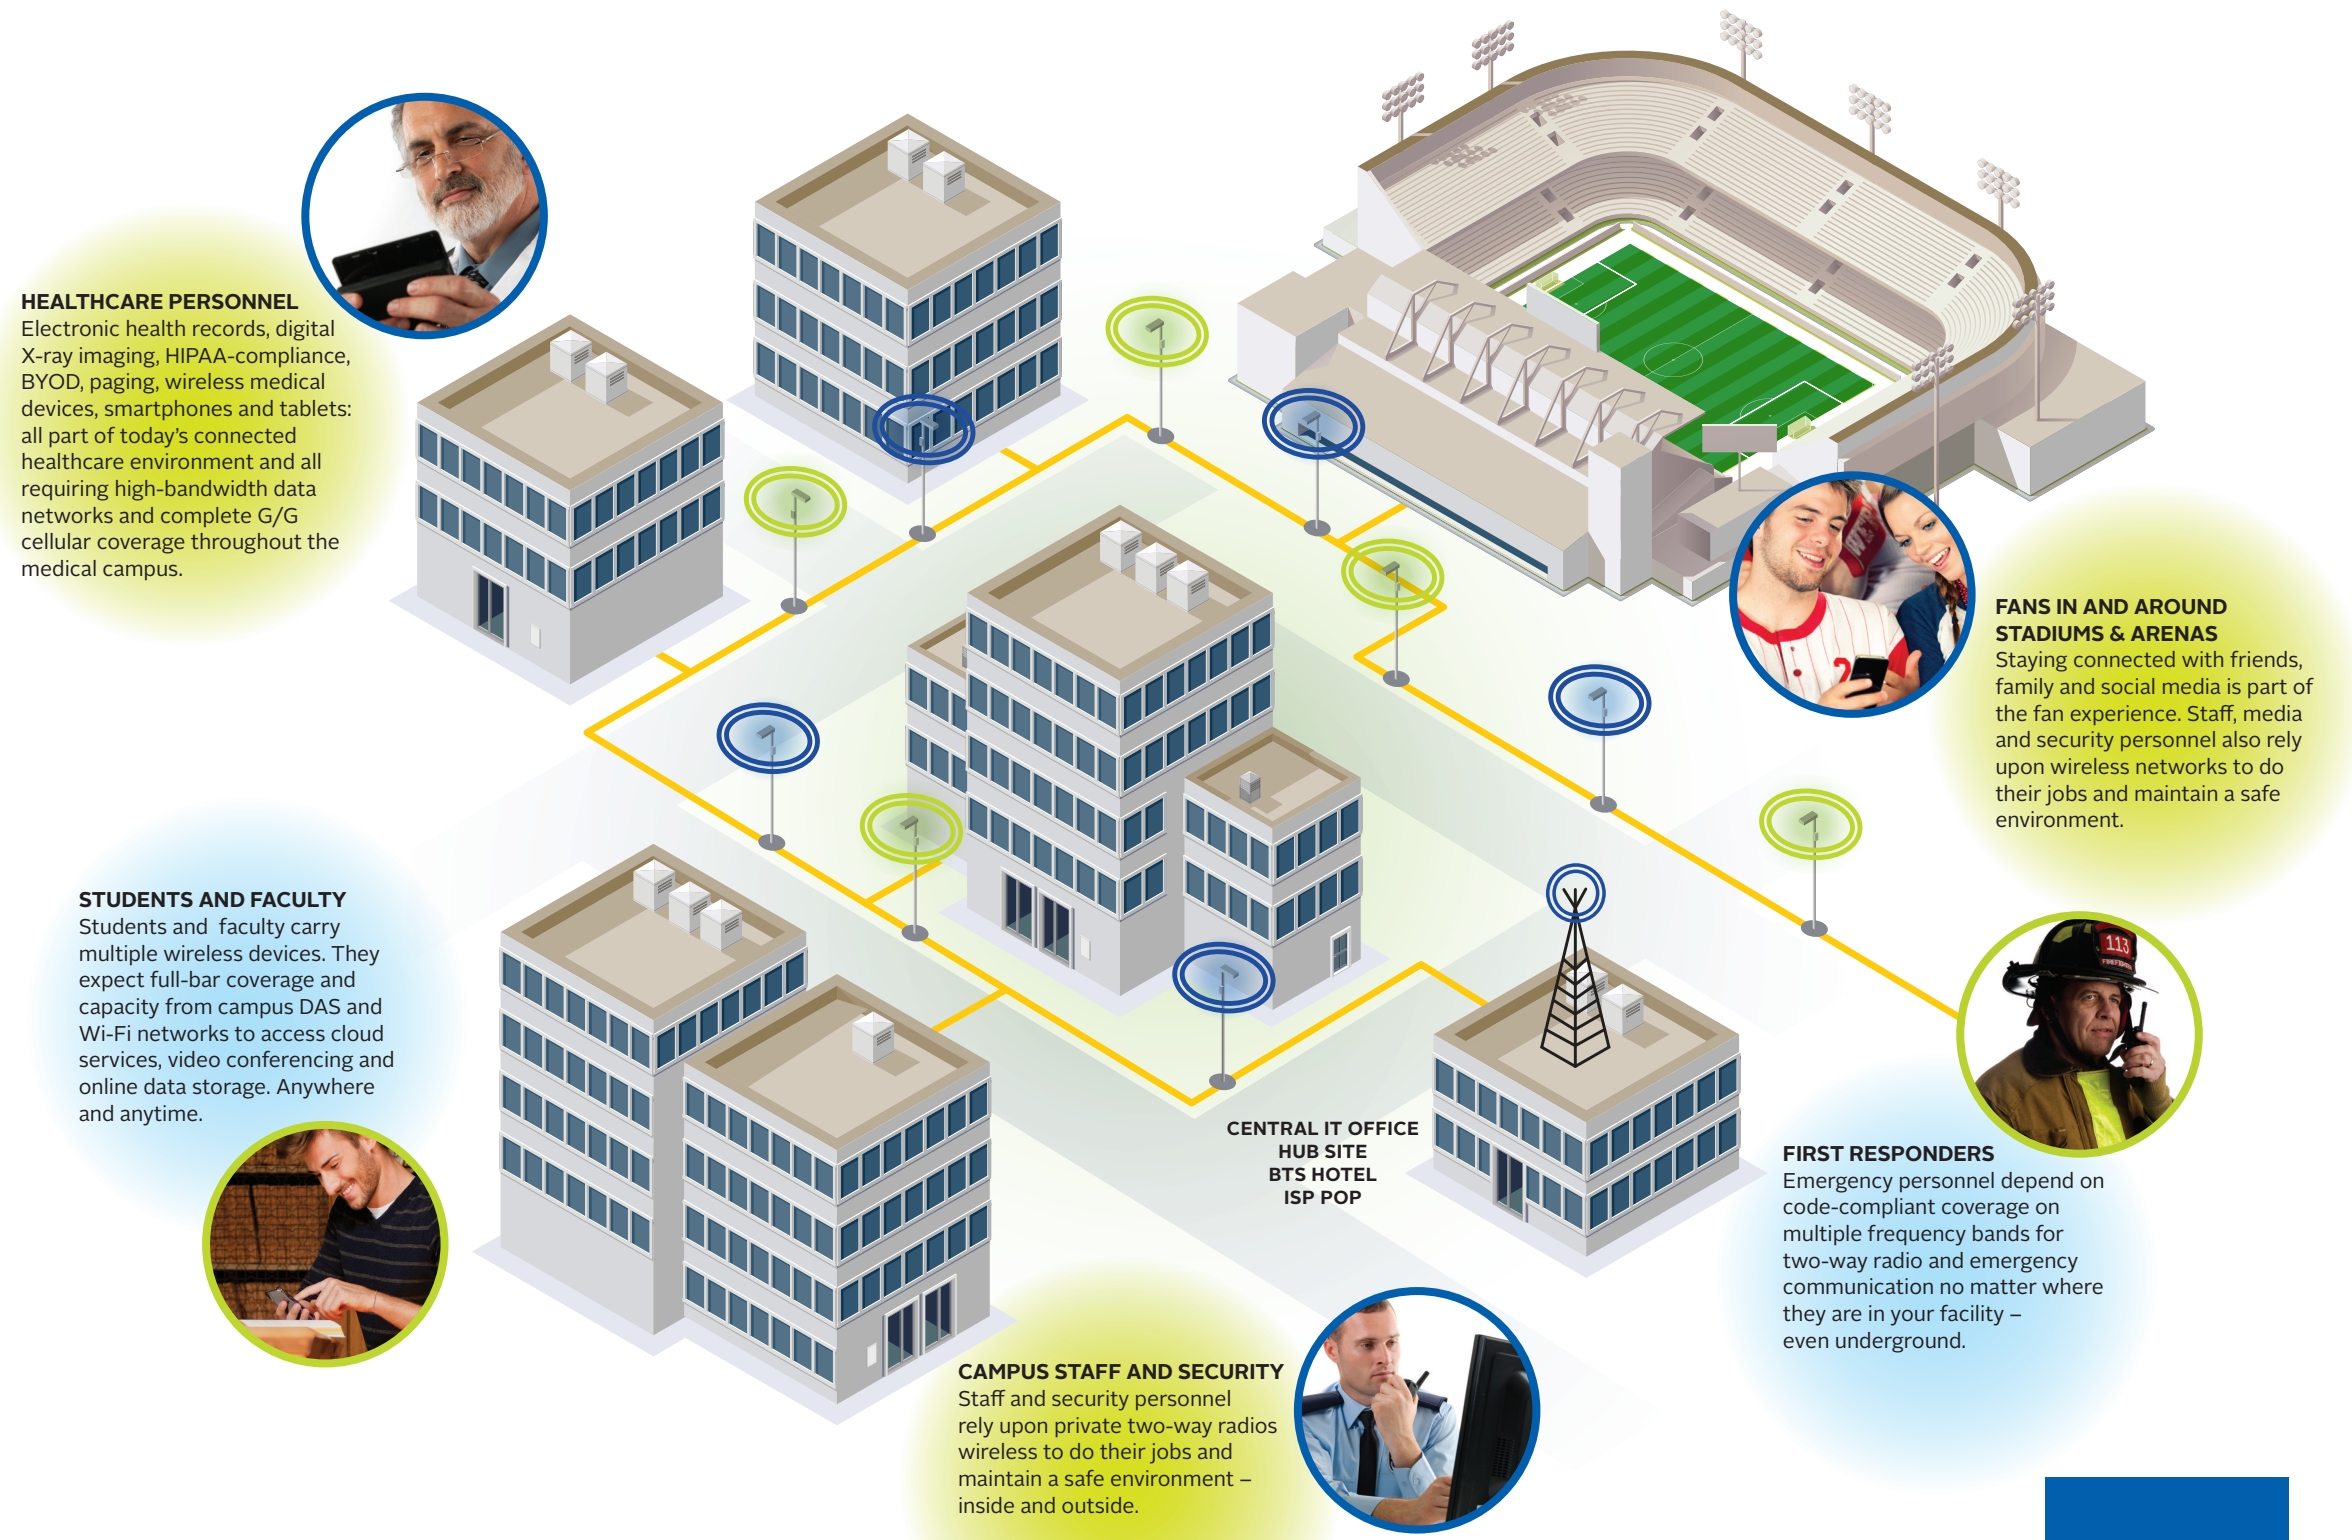

Summa Cum Laude Solutions

The SOLiD suite of Distributed Antenna System (DAS) and Optical Network solutions delivers performance, cost efficiency and scalability through future-prepared infrastructure that addresses the evolving demands for voice, data and public-safety on campus.

Our innovative DAS and Optical Network solutions are engineered to optimize building and campus fiber resources.

Requiring just one strand of fiber, SOLiD's neutral-host DAS supports commercial cellular (multi-operator, multi-carrier) and public-safety (UHF/VHF/700/800) services on a single modular platform.

Code-compliant, NEMA-rated enclosures and sophisticated filtering technology ensures delivery of truly mission-critical wireless service.

SOLiD's Optical Transport solutions deliver carrier-grade and enterprise-ready performance and a scalable platform for deploying high-capacity Gigabit Ethernet services inside buildings and across campuses.

SOLiD's Professional Services ensure optimal design and deployment, maintenance, monitoring and expert support.

The Smart Choice

SOLiD meets the requirement of keeping stadiums, hospitals, buildings and campus spaces connected.

That's why as they attract the world's brightest minds, many top universities depend on SOLiD to deliver the current and future coverage and capacity needs.

HEALTHCARE PERSONNEL
Electronic health records, digital X-ray imaging, HIPAA-compliance, BYOD, paging, wireless medical devices, smartphones and tablets: all part of today's connected healthcare environment and all requiring high-bandwidth data networks and complete G/G cellular coverage throughout the medical campus.

STUDENTS AND FACULTY
Students and faculty carry multiple wireless devices. They expect full-bar coverage and capacity from campus DAS and Wi-Fi networks to access cloud services, video conferencing and online data storage. Anywhere and anytime.

**CENTRAL IT OFFICE
HUB SITE
BTS HOTEL
ISP POP**

CAMPUS STAFF AND SECURITY
Staff and security personnel rely upon private two-way radios wireless to do their jobs and maintain a safe environment – inside and outside.

FANS IN AND AROUND STADIUMS & ARENAS
Staying connected with friends, family and social media is part of the fan experience. Staff, media and security personnel also rely upon wireless networks to do their jobs and maintain a safe environment.

FIRST RESPONDERS
Emergency personnel depend on code-compliant coverage on multiple frequency bands for two-way radio and emergency communication no matter where they are in your facility – even underground.

1 STRAND OF FIBER EXAMPLE